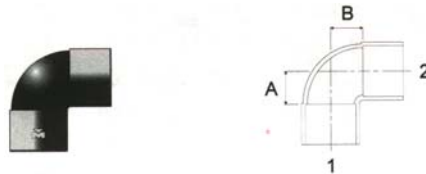

Código : 472390 CODOS de cobre p/soldar--4.1/8-90*W2090

WROT			CONNECTION		CAST		
WE-500			C X C		E-200		
WROT ELKHART CAST 107c 4707			WROT NIBCO CAST 607 707				
O.D.	Part Number	Box Qty	Master Qty	Approx Net Wt	Dimensions A B C		
1/2	W02017	50	750	.03	13/32	13/32	
5/8	W02022	50	500	.04	25/64	25/64	
3/4	W02028	50	500	.10	7/8	7/8	
7/8	W02034	25	250	.10	33/64	33/64	
1 1/8	W02047	10	200	.18	15/32	15/32	
1 3/8	W02084	10	100	.31	1 3/32	1 3/32	
1 5/8	W02085	10	100	.43	1 7/32	1 7/32	
2 1/8	W02086	10	50	.86	1 9/16	1 9/16	
2 5/8	W02087	5	25	1.40	1 13/16	1 13/16	
3 1/8	W02088	5	25	1.99	2 1/16	2 1/16	
4 1/8	W02090	2	10	3.80	2 23/32	2 23/32	