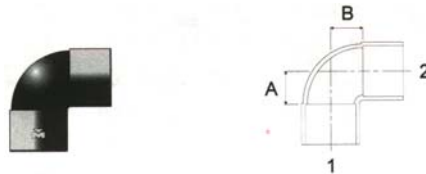

Código : 472355 CODOS de cobre p/s-W2085-1.5/8-90°EPCMT

WROT			CONNECTION		CAST		
WE-500			C X C		E-200		
WROT ELKHART CAST 107c 4707			WROT NIBCO CAST 607 707				
O.D.	Part Number	Box Qty	Master Qty	Approx Net Wt	Dimensions A B C		
1/2	W02017	50	750	.03	13/32	13/32	
5/8	W02022	50	500	.04	25/64	25/64	
3/4	W02028	50	500	.10	7/8	7/8	
7/8	W02034	25	250	.10	33/64	33/64	
1 1/8	W02047	10	200	.18	15/32	15/32	
1 3/8	W02084	10	100	.31	1 3/32	1 3/32	
1 5/8	W02085	10	100	.43	1 7/32	1 7/32	
2 1/8	W02086	10	50	.86	1 9/16	1 9/16	
2 5/8	W02087	5	25	1.40	1 13/16	1 13/16	
3 1/8	W02088	5	25	1.99	2 1/16	2 1/16	
4 1/8	W02090	2	10	3.80	2 23/32	2 23/32	