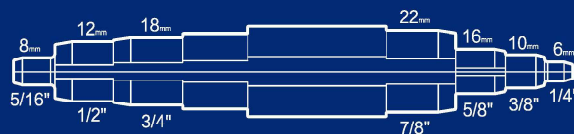

Easy to Expand

Easy to Use

- Simple structure for expanding copper tubing

Anti-slip handle

- Easy to use

Easy to Carry

- Foldable design for portability

Spacing Groove

- To prevent over flared, ensure the accurate of tube flared

Model	Tube O.D.	Código Ansal:
VST-22	3/8", 1/2", 5/8", 3/4", 7/8" 10, 12, 16, 18, 22 mm	940738
VST-22B	1/4", 5/16", 3/8", 1/2", 5/8", 3/4", 7/8" 6, 8, 10, 12, 16, 18, 22 mm	940737